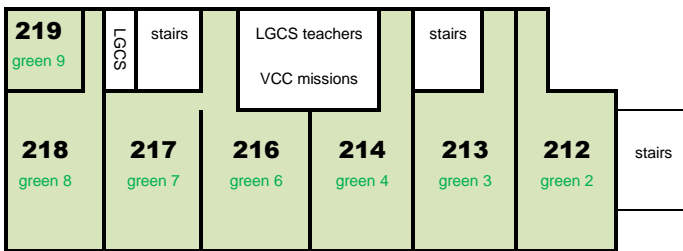

Upper Parking Area

Level 3

Level 2

↙ Ranch House 401

Level 2

Ramp to Worship Center
Hallway to music/missions offices

Hallway to Rooms 204-206

Level 1

Worship Center

Lower Parking Area