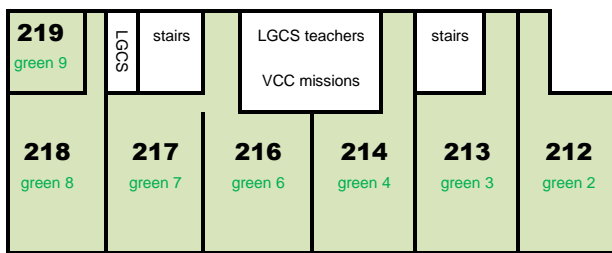

Upper Parking Area

Level 3

Level 2

↙ Ranch House 401

Level 2

Ramp to Worship Center
Hallway to music/missions offices

Hallway to Rooms 204-206

Level 1

Rest Rooms Ramp to level 2 Rest Rooms

Lower Parking Area