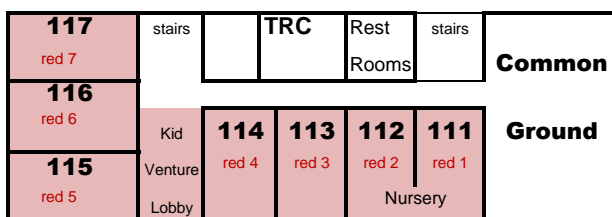

Upper Parking Area

Level 3

Level 2

↙ Ranch House 401

Level 2

Ramp to Worship Center
Hallway to music/missions offices

Hallway to Rooms 204-206

Level 1

Rest Rooms Ramp to level 2 Rest Rooms

Lower Parking Area