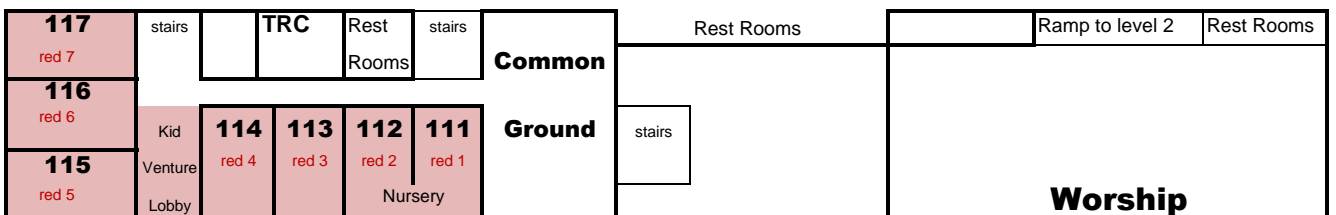

Upper Parking Area

Level 3

Level 2

↙ Ranch House 401

Level 2

Ramp to Worship Center
Hallway to music/missions offices

Hallway to Rooms 204-206

Level 1

Worship Center

Lower Parking Area