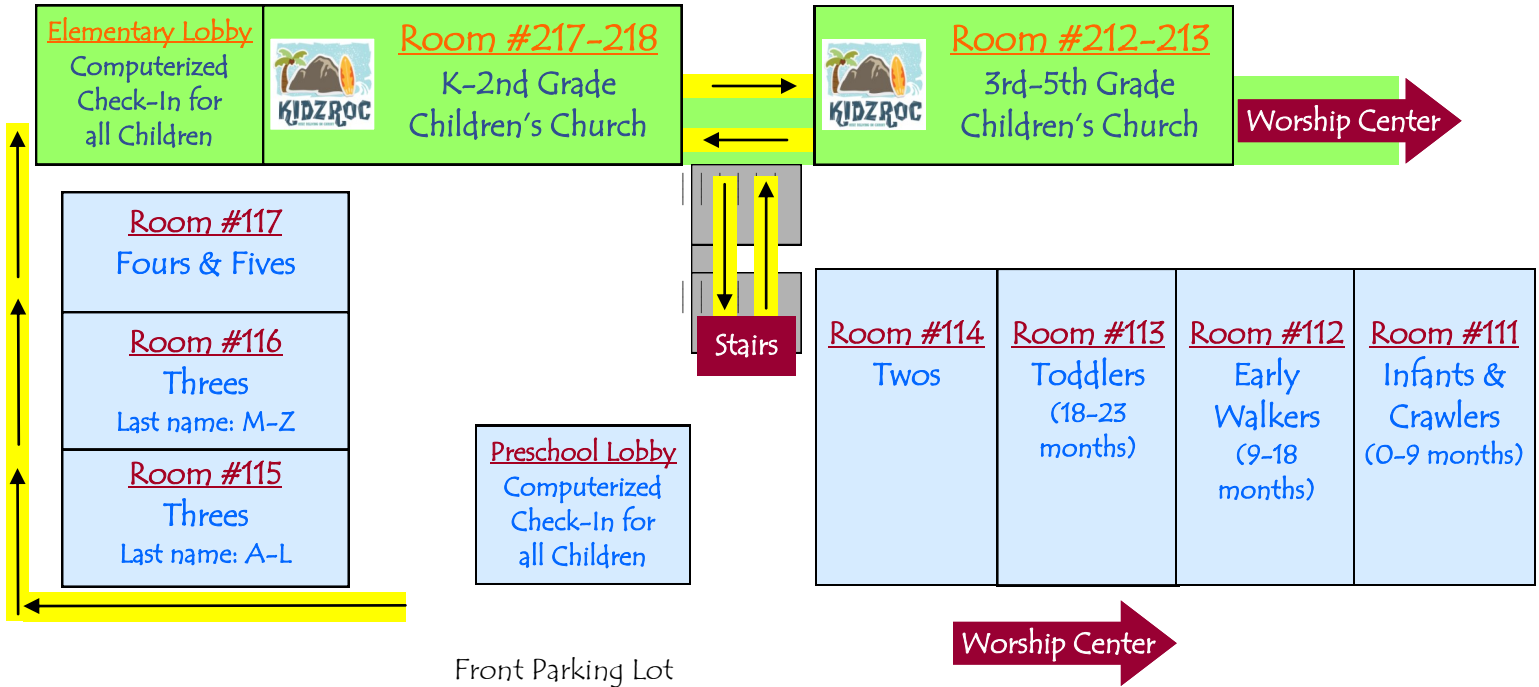

Playground

Saturday Evening Locations

Blue: Preschool-First Level
Green: Elementary-Second Level

Playground

Sunday Morning Locations

Blue: Preschool-First Level
 Green: Elementary-Second Level