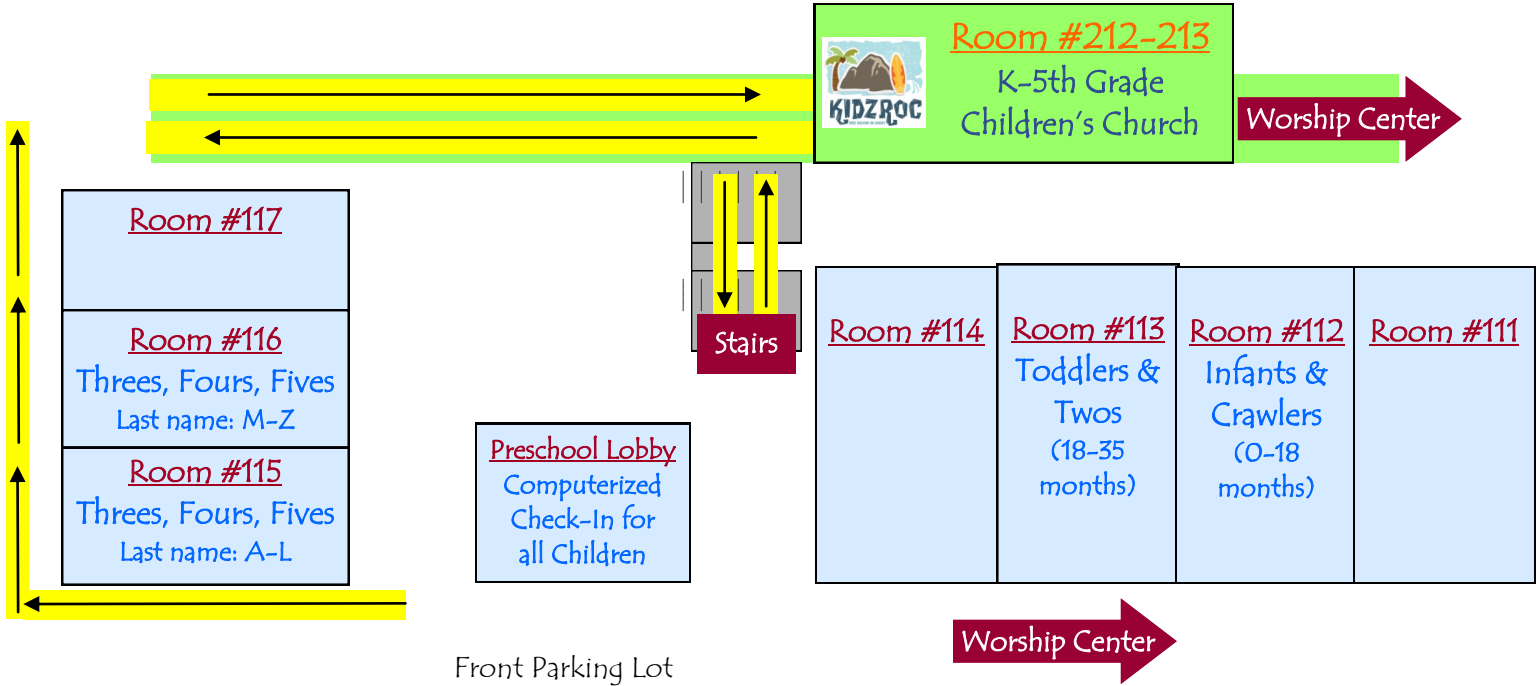

Playground

Saturday Evening Locations

Blue: Preschool-First Level
Green: Elementary-Second Level

Playground

Sunday Morning Locations

Blue: Preschool-First Level
 Green: Elementary-Second Level